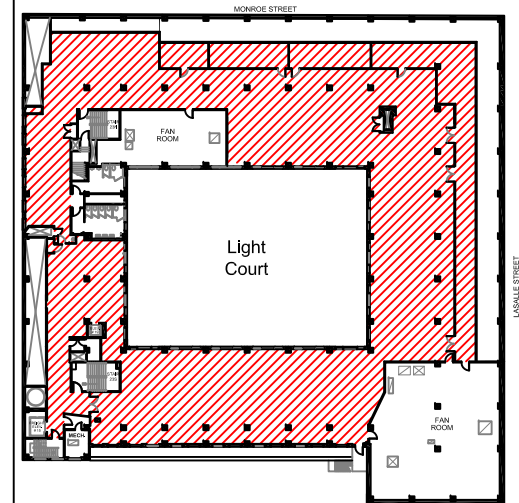

Suite2300
16,300 Rentable Square Feet

**120 SOUTH
LASALLE**

23rd Floor

For leasing information, please contact

**Lincoln Property
Company**

Joe Alberts
JAlberts@LPC.com
312-641-3212

Genny Emerson
GEmerson@LPC.com
312-407-8008