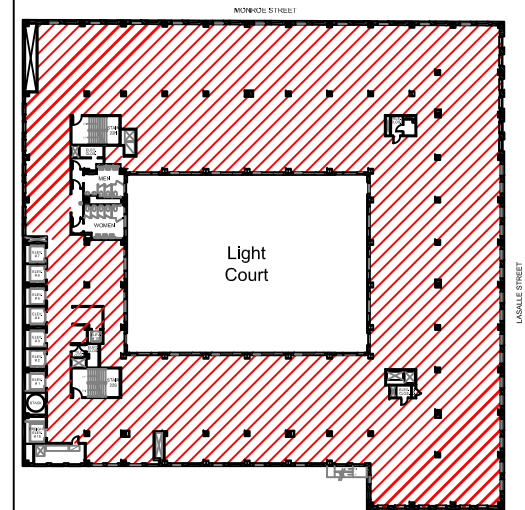

Suite 2200
26,510 Rentable Square Feet

**120 SOUTH
LASALLE**

22nd Floor

For leasing information, please contact

**Lincoln Property
Company**

Joe Alberts
JAlberts@LPC.com
312-641-3212

Genny Emerson
GEmerson@LPC.com
312-407-8008