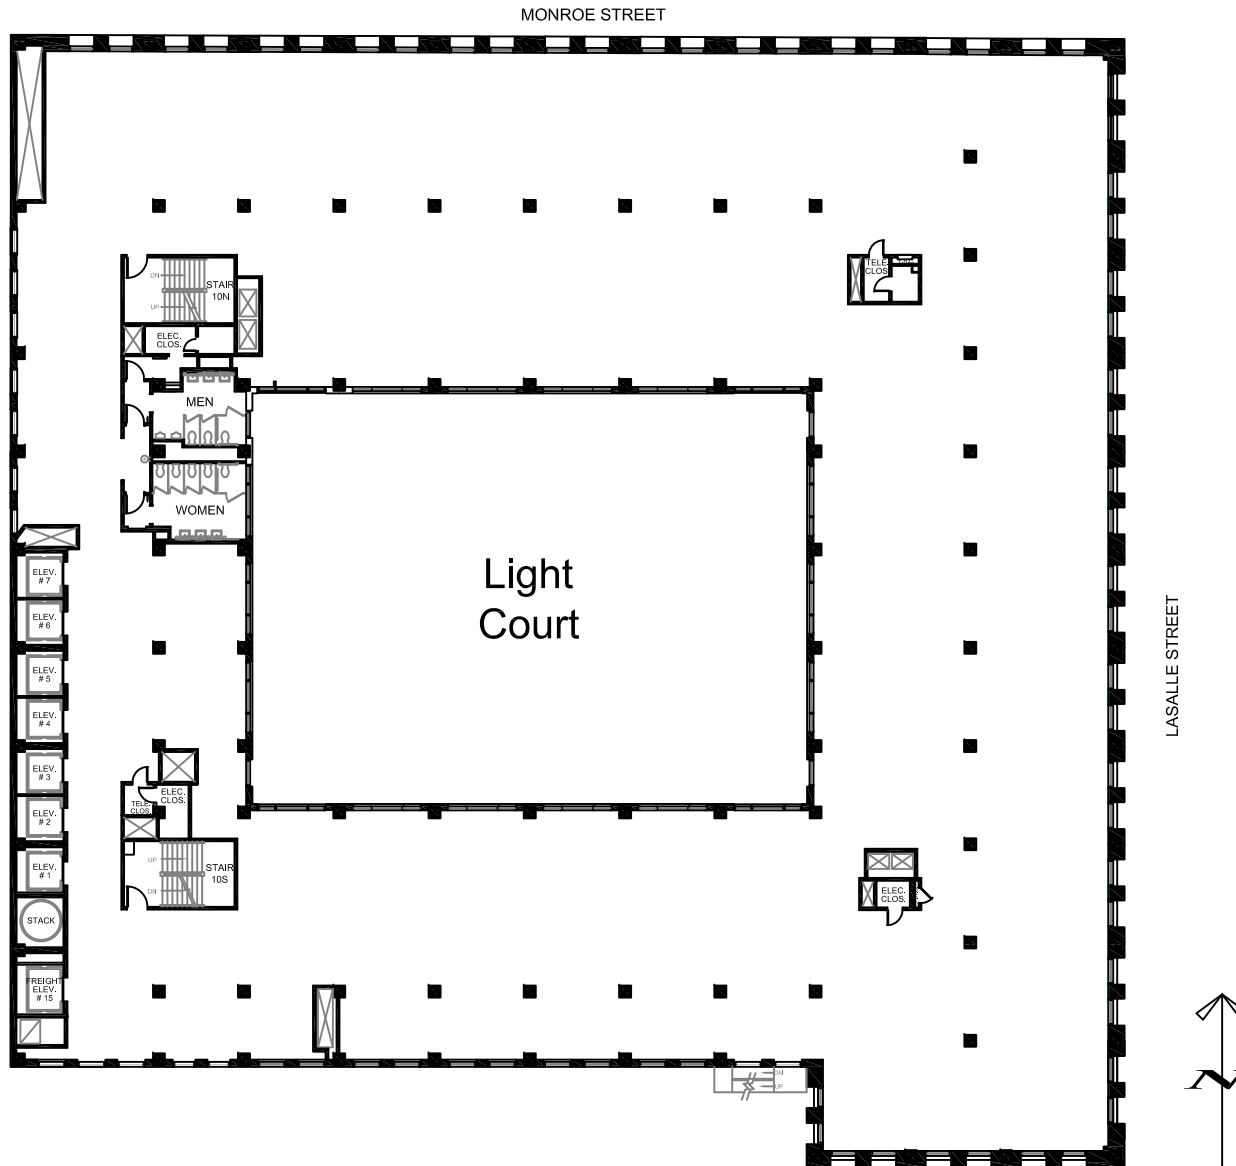

*Suite 2100*  
*26,104 Rentable Square Feet*

**120 SOUTH  
LASALLE**

21st Floor

*For leasing information, please contact*

**Lincoln Property  
Company**

Joe Alberts  
JAlberts@LPC.com  
312-641-3212

Genny Emerson  
GEmerson@LPC.com  
312-407-8008